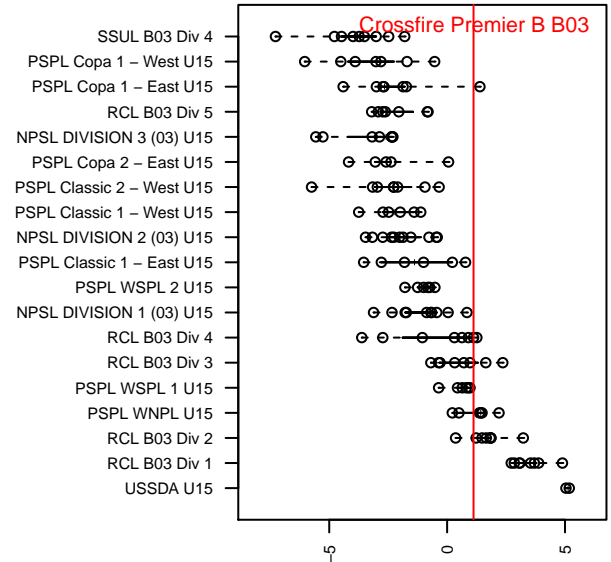

**attack and defense rating
relative to others at age
and all opponents in last 13 months**