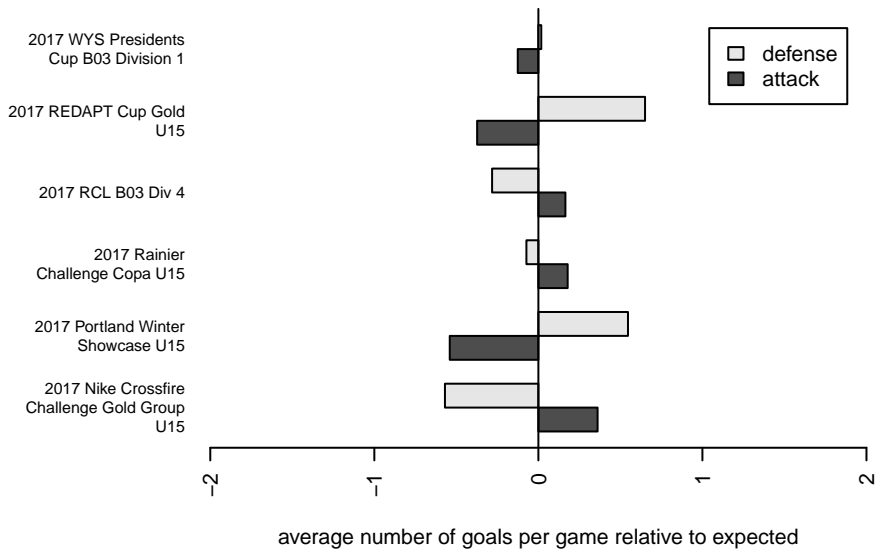

Performance relative to 13 month average