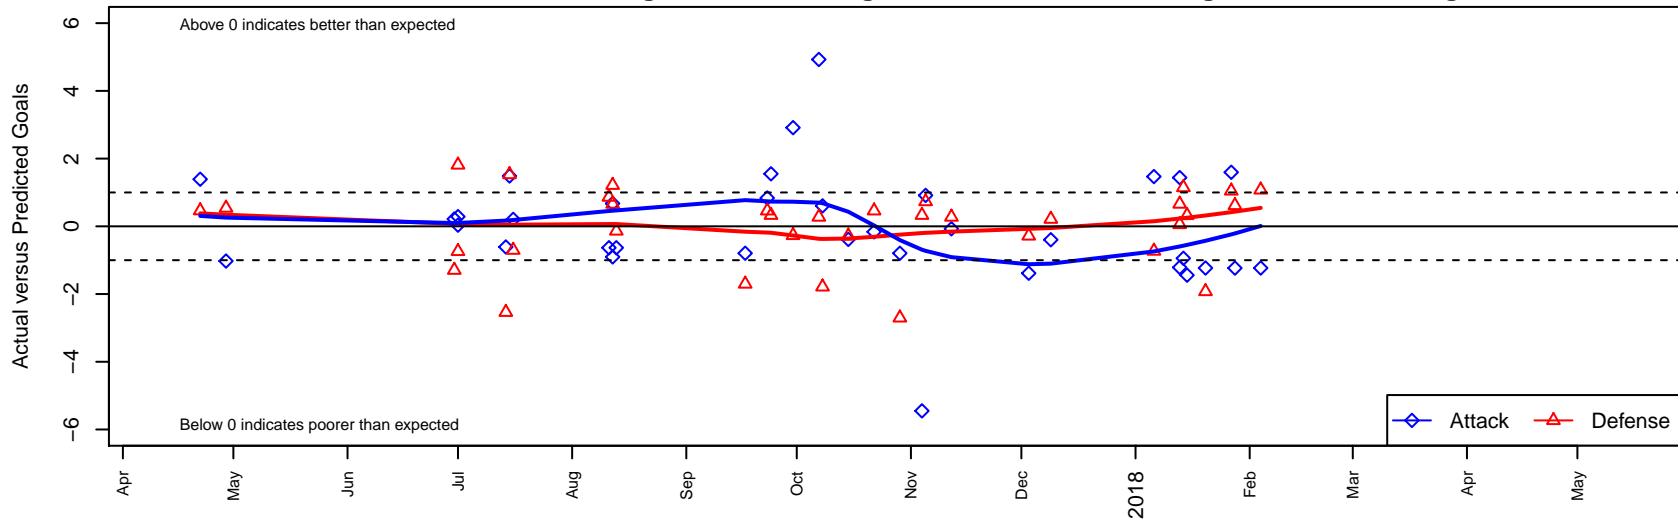

Crossfire Premier B B03

Crossfire Premier SC
 Redmond, WA
 B03 total strength=1401
 attack=8.91 defense=7.24
 fall league = RCL B03 Div 4
 notes= N. James 2013-5

alt names used:
 Crossfire Boys 2003 B
 CROSSFIRE BOYS 2003 B (WA)
 CROSSFIRE BOYS 2003 B (WA)
 Crossfire Premier B03 B
 Crossfire Boys 2003B
 Crossfire Premier B03 B

Crossfire Premier B B03
 Dots are actual minus expected GF (blue circles) and GA (red triangles).
 Blue line is smoothed change in attack strength. Red is smoothed change in defense strength.

**attack and defense variance (black dot)
relative to other teams
and top 10 in region**