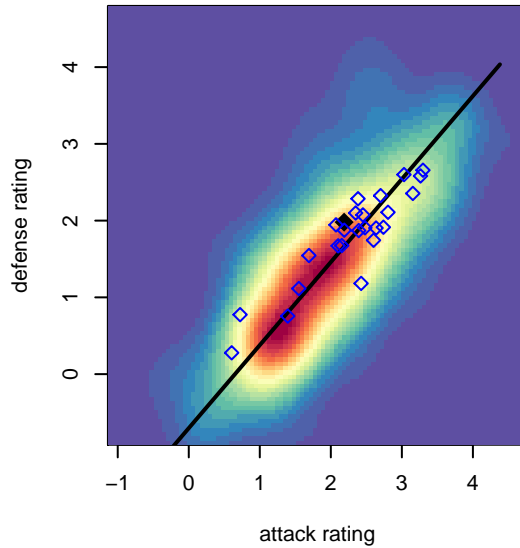

**attack and defense rating
relative to others at age
and all opponents in last 13 months**