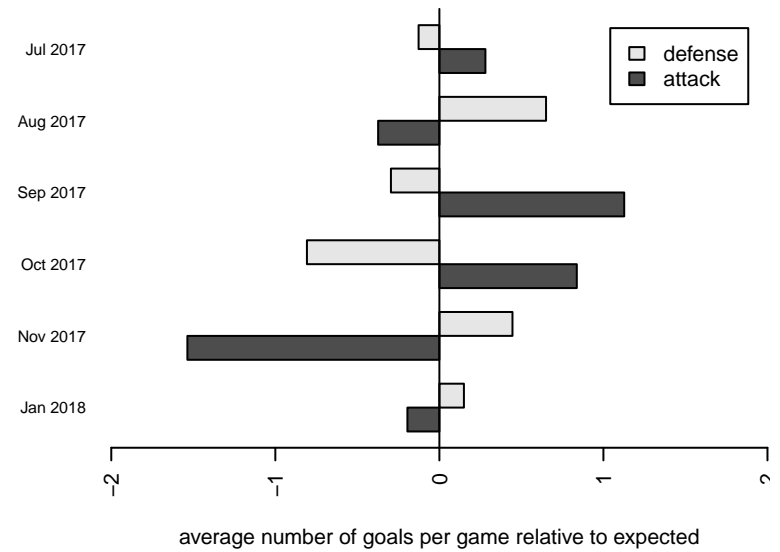

Performance relative to 13 month average